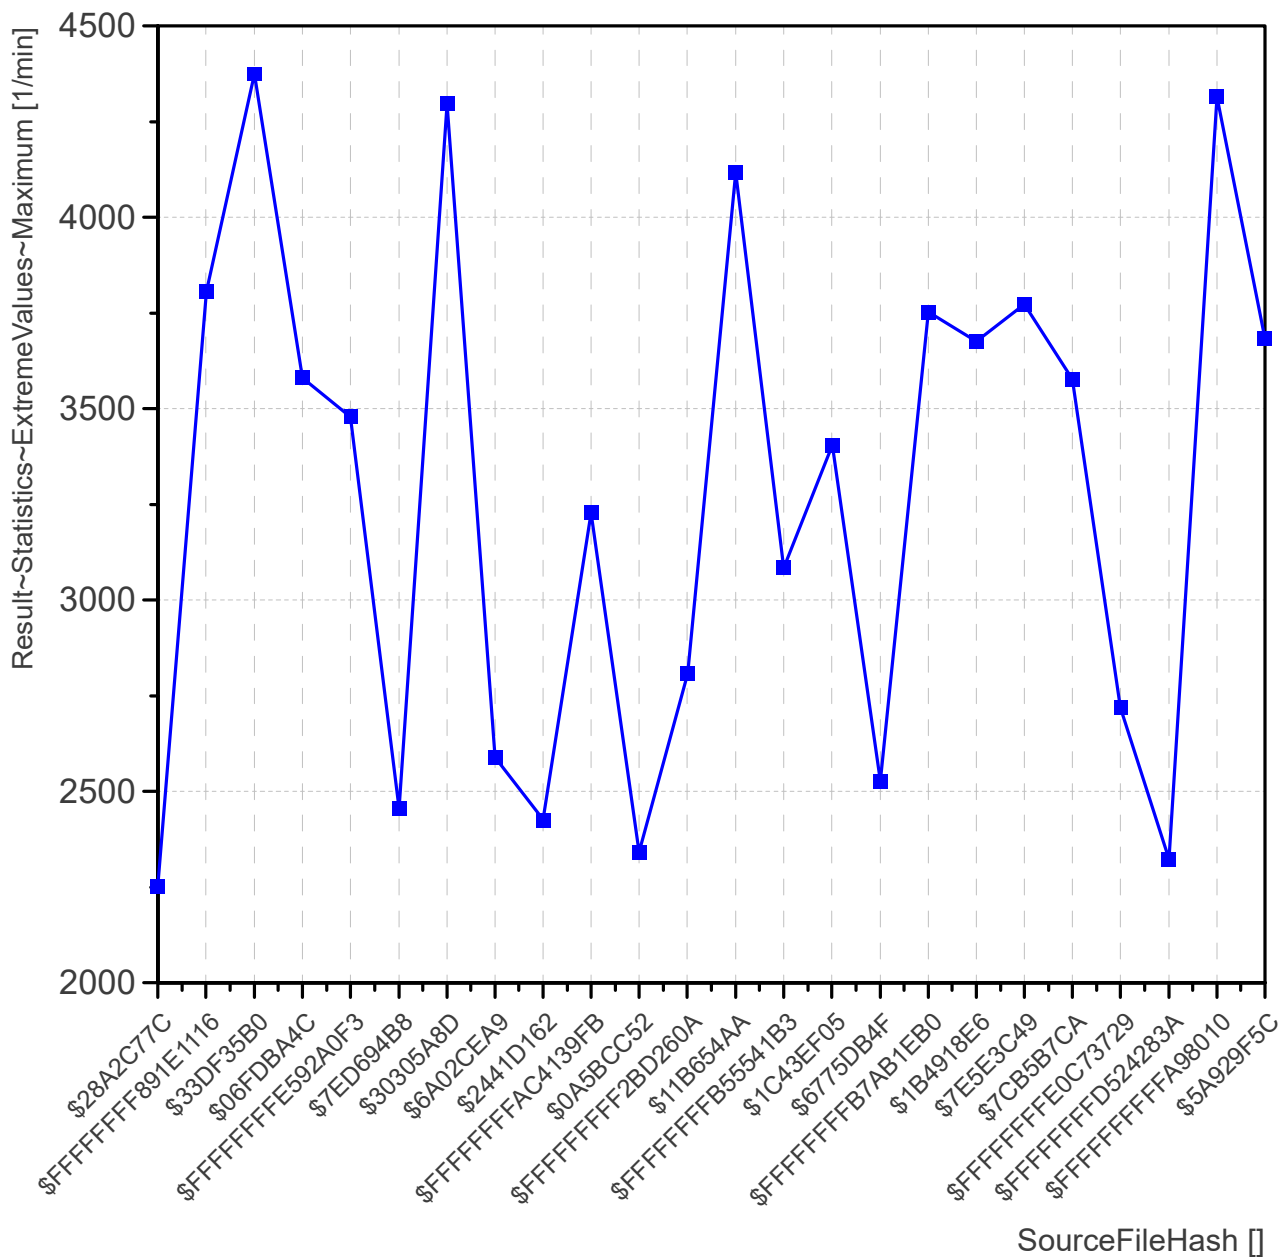

Speed

Maximum From 24 Files

Maximum: 105.05 m/s

RPM

Maximum From 24 Files

Arithmetic Mean: 3274.62 1/min

Index of Source Files

SourceFileHash	Filename
\$28A2C77C	NH 25S Sub-Compact WORKMASTER Tractor_100LC Loader_20210601_0001_DewesoftSirius.tdms
\$FFFFFFFF891E1116	NH 25S Sub-Compact WORKMASTER Tractor_160GMS Mid Mount Mower_20210617_0017_DewesoftSirius.tdms
\$33DF35B0	NH 25S Sub-Compact WORKMASTER Tractor_200LC Loader_20210605_0005_DewesoftSirius.tdms
\$06FDBA4C	NH 25S Sub-Compact WORKMASTER Tractor_905GBL Backhoe_20210607_0007_DewesoftSirius.tdms
\$FFFFFFFFE592A0F3	NH 25S Sub-Compact WORKMASTER Tractor_60RBHB Blade_20210622_0022_DewesoftSirius.tdms
\$7ED694B8	NH 25S Sub-Compact WORKMASTER Tractor_Rotary Cutter_20210612_0012_DewesoftSirius.tdms
\$30305A8D	NH 25S Sub-Compact WORKMASTER Tractor_Rotary Cutter_20210611_0011_DewesoftSirius.tdms
\$6A02CEA9	NH 25S Sub-Compact WORKMASTER Tractor_Disk Harrow_20210614_0014_DewesoftSirius.tdms
\$2441D162	NH 25S Sub-Compact WORKMASTER Tractor_Disk Harrow_20210613_0013_DewesoftSirius.tdms
\$FFFFFFFFFAC4139FB	NH 25S Sub-Compact WORKMASTER Tractor_Box Blades_20210624_0024_DewesoftSirius.tdms
\$0A5BCC52	NH 25S Sub-Compact WORKMASTER Tractor_Box Blades_20210623_0023_DewesoftSirius.tdms
\$FFFFFFFFF2BD260A	NH 25S Sub-Compact WORKMASTER Tractor_910GBL Backhoe_20210610_0010_DewesoftSirius.tdms
\$11B654AA	NH 25S Sub-Compact WORKMASTER Tractor_910GBL Backhoe_20210609_0009_DewesoftSirius.tdms
\$FFFFFFFFFB55541B3	NH 25S Sub-Compact WORKMASTER Tractor_905GBL Backhoe_20210608_0008_DewesoftSirius.tdms
\$1C43EF05	NH 25S Sub-Compact WORKMASTER Tractor_200LC Loader_20210604_0004_DewesoftSirius.tdms
\$6775DB4F	NH 25S Sub-Compact WORKMASTER Tractor_60COBB Broom_20210620_0020_DewesoftSirius.tdms
\$FFFFFFFFFB7AB1EB0	NH 25S Sub-Compact WORKMASTER Tractor_60RBHB Blade_20210621_0021_DewesoftSirius.tdms
\$1B4918E6	NH 25S Sub-Compact WORKMASTER Tractor_60COBB Broom_20210619_0019_DewesoftSirius.tdms
\$7E5E3C49	NH 25S Sub-Compact WORKMASTER Tractor_50RSHB Snow Blower_20210616_0016_DewesoftSirius.tdms
\$7CB5B7CA	NH 25S Sub-Compact WORKMASTER Tractor_50RSHB Snow Blower_20210615_0015_DewesoftSirius.tdms
\$FFFFFFFFE0C73729	NH 25S Sub-Compact WORKMASTER Tractor_200LC Loader_20210606_0006_DewesoftSirius.tdms
\$FFFFFFFFD524283A	NH 25S Sub-Compact WORKMASTER Tractor_100LC Loader_20210602_0002_DewesoftSirius.tdms
\$FFFFFFFFFA98010	NH 25S Sub-Compact WORKMASTER Tractor_160GMS Mid Mount Mower_20210618_0018_DewesoftSirius.tdms
\$5A929F5C	NH 25S Sub-Compact WORKMASTER Tractor_200LC Loader_20210603_0003_DewesoftSirius.tdms