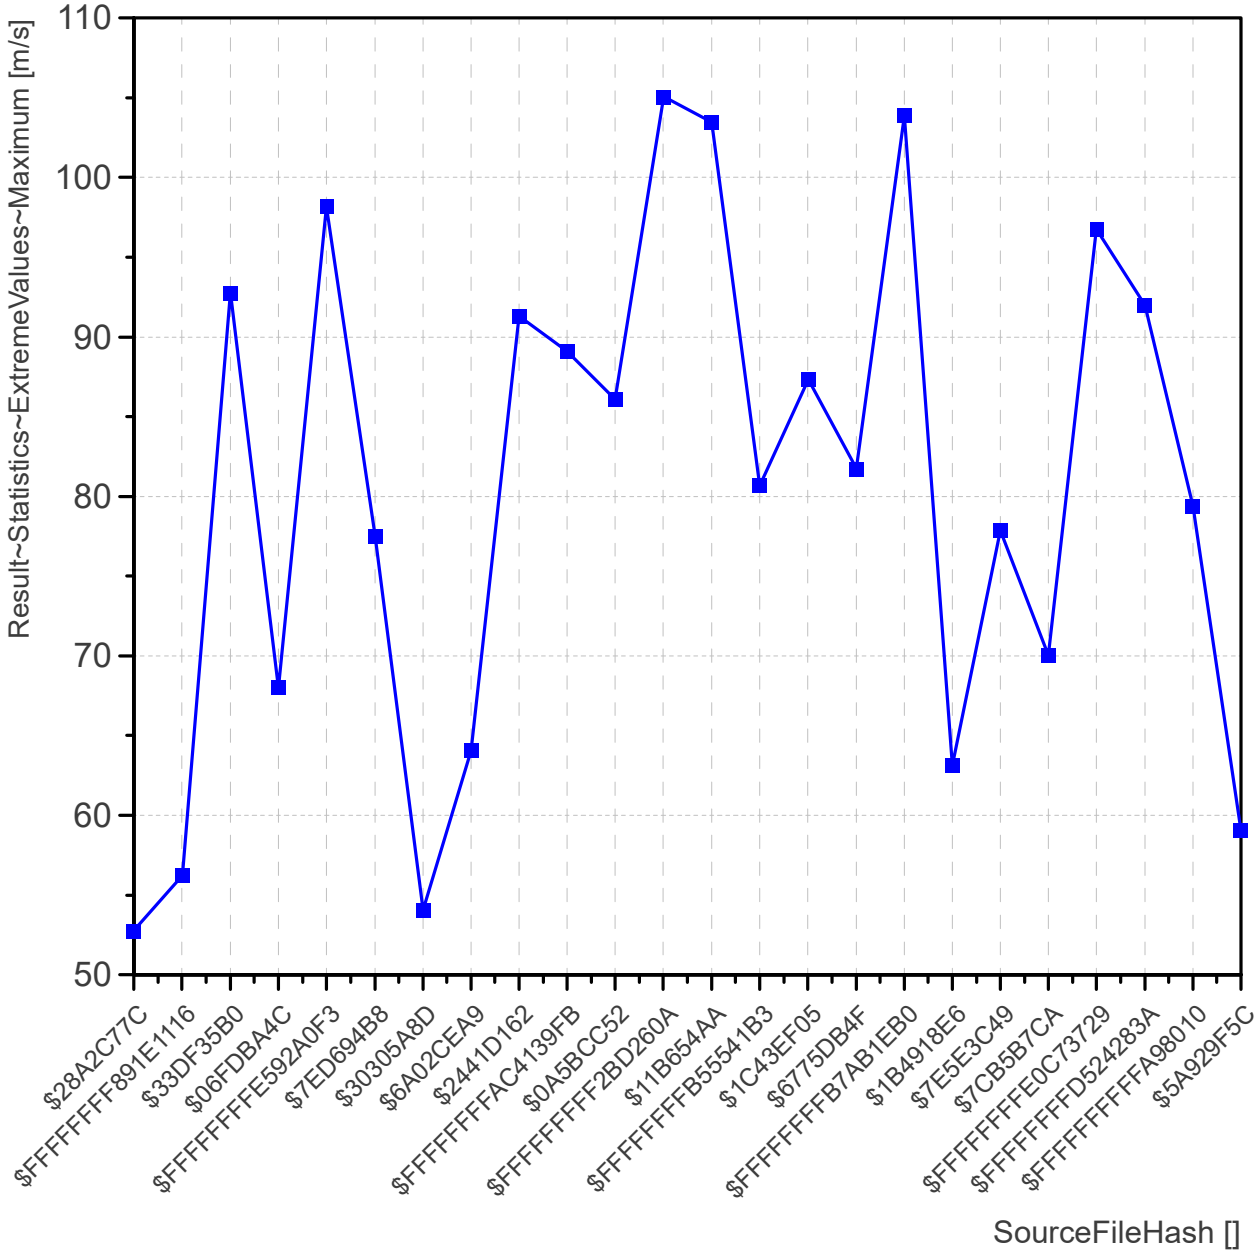

Speed

Maximum From 24 Files

Maximum: 105.05 m/s

RPM

Maximum From 24 Files

Arithmetic Mean: 3274.62 1/min

Index of Source Files

SourceFileHash	Filename
\$28A2C77C	NH 25S Sub-Compact WORKMASTER Tractor_100LC Loader_20210601_0001_DewesoftSirius.tdms
\$FFFFFFFF891E1116	NH 25S Sub-Compact WORKMASTER Tractor_160GMS Mid Mount Mower_20210617_0017_DewesoftSirius.tdms
\$33DF35B0	NH 25S Sub-Compact WORKMASTER Tractor_200LC Loader_20210605_0005_DewesoftSirius.tdms
\$06FDBA4C	NH 25S Sub-Compact WORKMASTER Tractor_905GBL Backhoe_20210607_0007_DewesoftSirius.tdms
\$FFFFFFFFE592A0F3	NH 25S Sub-Compact WORKMASTER Tractor_60RBHB Blade_20210622_0022_DewesoftSirius.tdms
\$7ED694B8	NH 25S Sub-Compact WORKMASTER Tractor_Rotary Cutter_20210612_0012_DewesoftSirius.tdms
\$30305A8D	NH 25S Sub-Compact WORKMASTER Tractor_Rotary Cutter_20210611_0011_DewesoftSirius.tdms
\$6A02CEA9	NH 25S Sub-Compact WORKMASTER Tractor_Disk Harrow_20210614_0014_DewesoftSirius.tdms
\$2441D162	NH 25S Sub-Compact WORKMASTER Tractor_Disk Harrow_20210613_0013_DewesoftSirius.tdms
\$FFFFFFFFFAC4139FB	NH 25S Sub-Compact WORKMASTER Tractor_Box Blades_20210624_0024_DewesoftSirius.tdms
\$0A5BCC52	NH 25S Sub-Compact WORKMASTER Tractor_Box Blades_20210623_0023_DewesoftSirius.tdms
\$FFFFFFFFF2BD260A	NH 25S Sub-Compact WORKMASTER Tractor_910GBL Backhoe_20210610_0010_DewesoftSirius.tdms
\$11B654AA	NH 25S Sub-Compact WORKMASTER Tractor_910GBL Backhoe_20210609_0009_DewesoftSirius.tdms
\$FFFFFFFFFB55541B3	NH 25S Sub-Compact WORKMASTER Tractor_905GBL Backhoe_20210608_0008_DewesoftSirius.tdms
\$1C43EF05	NH 25S Sub-Compact WORKMASTER Tractor_200LC Loader_20210604_0004_DewesoftSirius.tdms
\$6775DB4F	NH 25S Sub-Compact WORKMASTER Tractor_60COBB Broom_20210620_0020_DewesoftSirius.tdms
\$FFFFFFFFFB7AB1EB0	NH 25S Sub-Compact WORKMASTER Tractor_60RBHB Blade_20210621_0021_DewesoftSirius.tdms
\$1B4918E6	NH 25S Sub-Compact WORKMASTER Tractor_60COBB Broom_20210619_0019_DewesoftSirius.tdms
\$7E5E3C49	NH 25S Sub-Compact WORKMASTER Tractor_50RSHB Snow Blower_20210616_0016_DewesoftSirius.tdms
\$7CB5B7CA	NH 25S Sub-Compact WORKMASTER Tractor_50RSHB Snow Blower_20210615_0015_DewesoftSirius.tdms
\$FFFFFFFFE0C73729	NH 25S Sub-Compact WORKMASTER Tractor_200LC Loader_20210606_0006_DewesoftSirius.tdms
\$FFFFFFFFD524283A	NH 25S Sub-Compact WORKMASTER Tractor_100LC Loader_20210602_0002_DewesoftSirius.tdms
\$FFFFFFFFFA98010	NH 25S Sub-Compact WORKMASTER Tractor_160GMS Mid Mount Mower_20210618_0018_DewesoftSirius.tdms
\$5A929F5C	NH 25S Sub-Compact WORKMASTER Tractor_200LC Loader_20210603_0003_DewesoftSirius.tdms